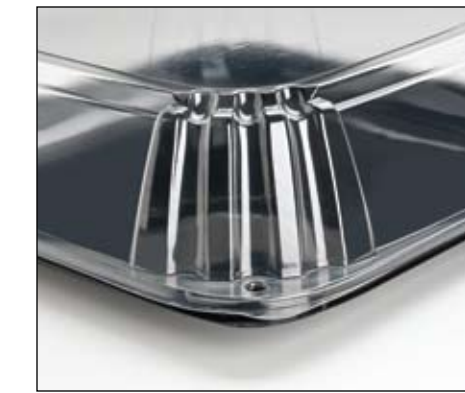

Snap Tight Closure

Stackable

Versatile

ULTRASTACK™ PLATTERS & LIDS

With snap-tight locks and a unique nesting feature, drop-off catering has never been more secure.

10.7" Square = 12" Round

12" Square = 13.5" Round

14.1" Square = 16" Round

16" Square = 18" Round

New snap-tight locks offer the ultimate in lid security. No need for added tape, plastic wrap or labor.

UltraStack™ is designed to transport food safely, every time. New nesting feature allows for multi-size stacking, keeping your food looking great from the delivery van to the table. So whether you're delivering a 10.7" and a 16" tray or two 14.1" trays, your trays nest together.